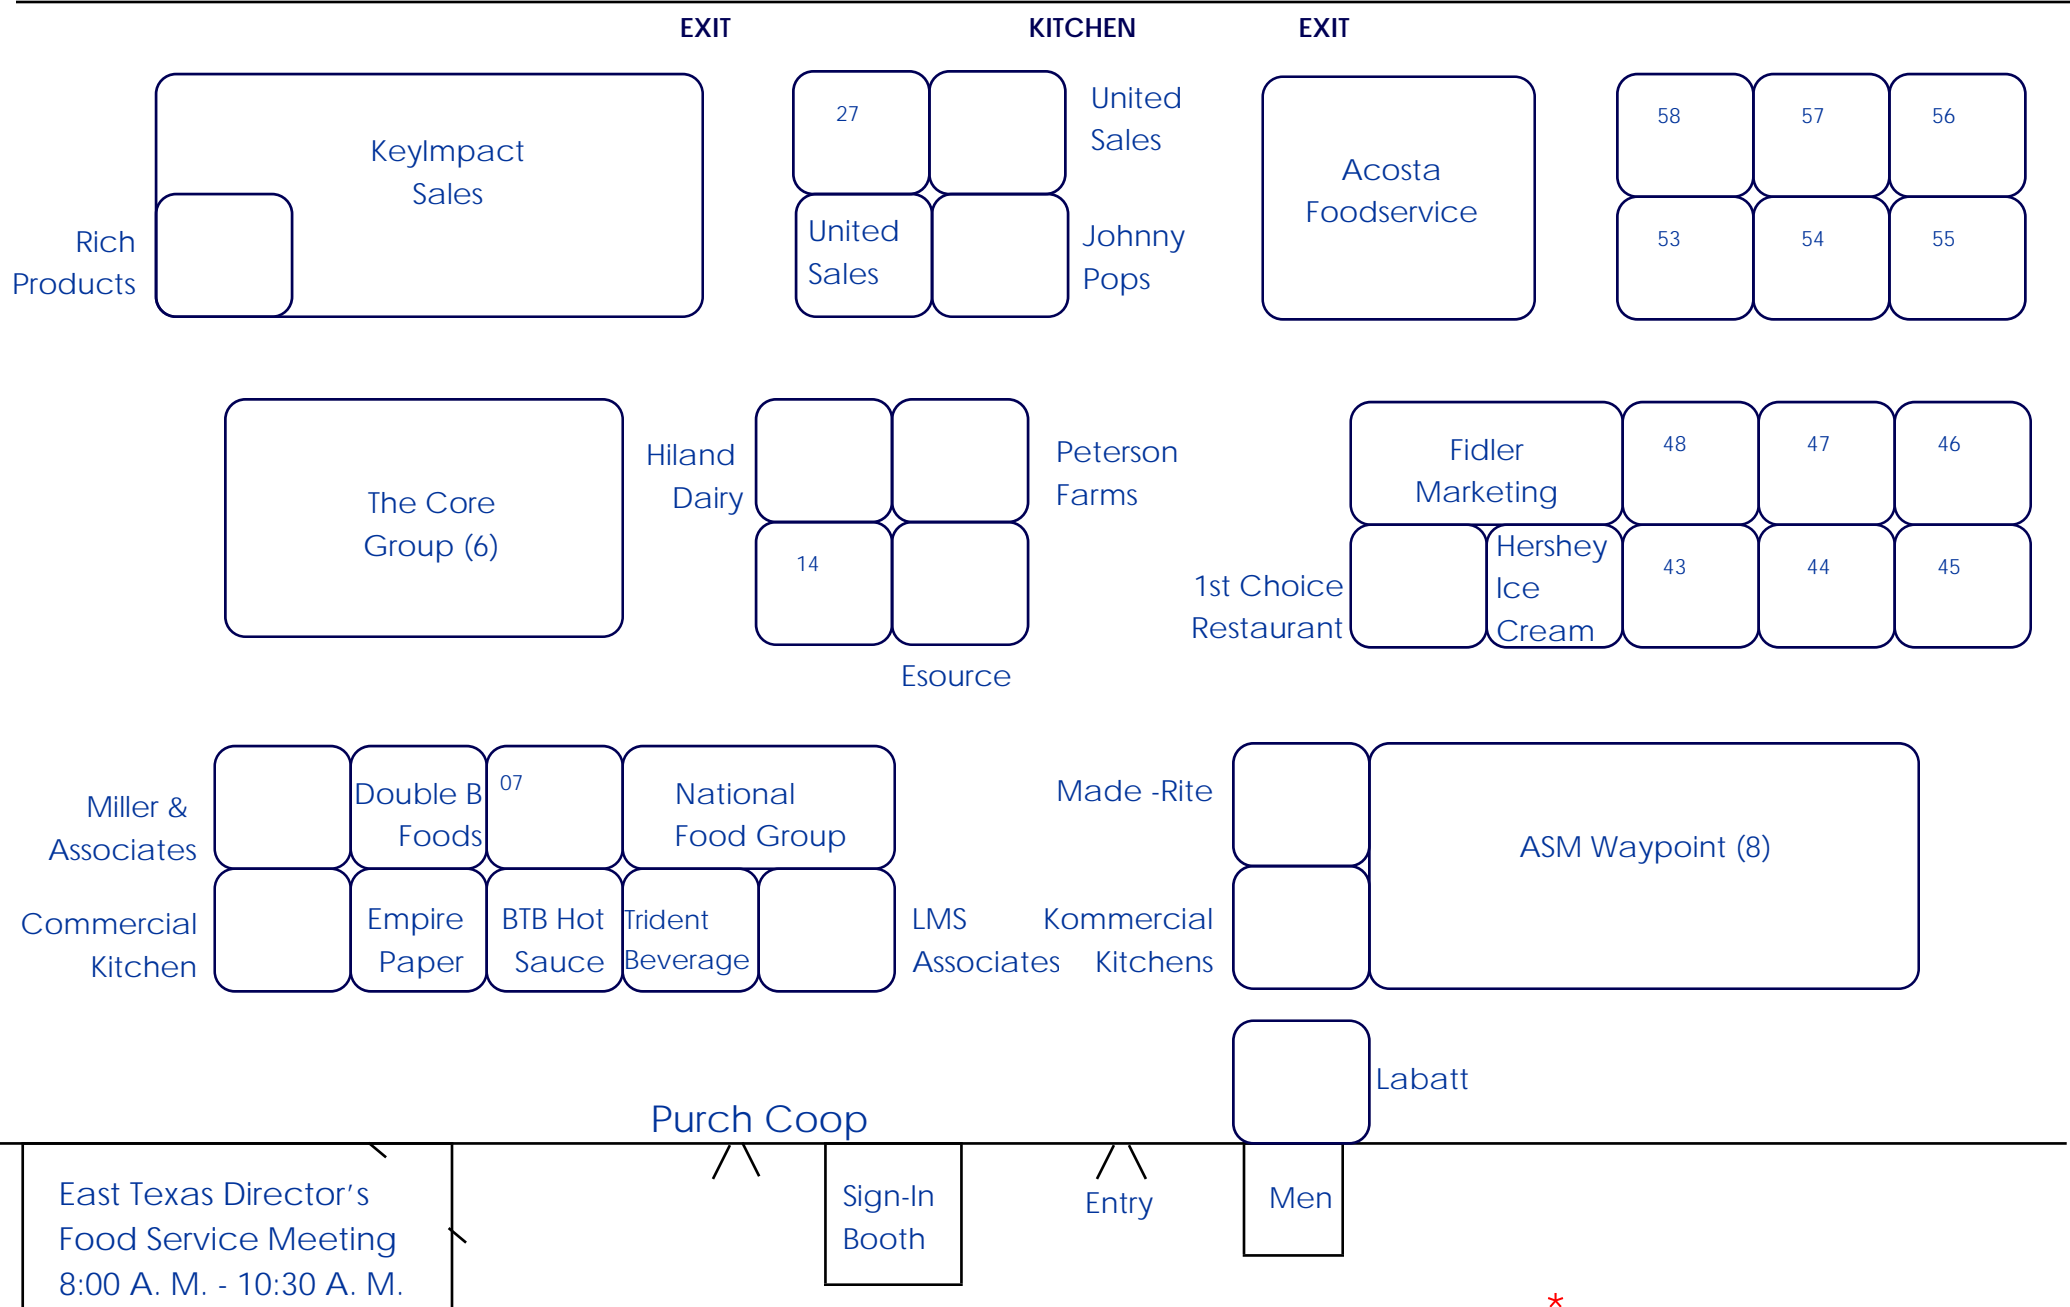

MAUDE COBB ACTIVITY COMPLEX

OCTOBER 22, 2019*

*Map not to scale